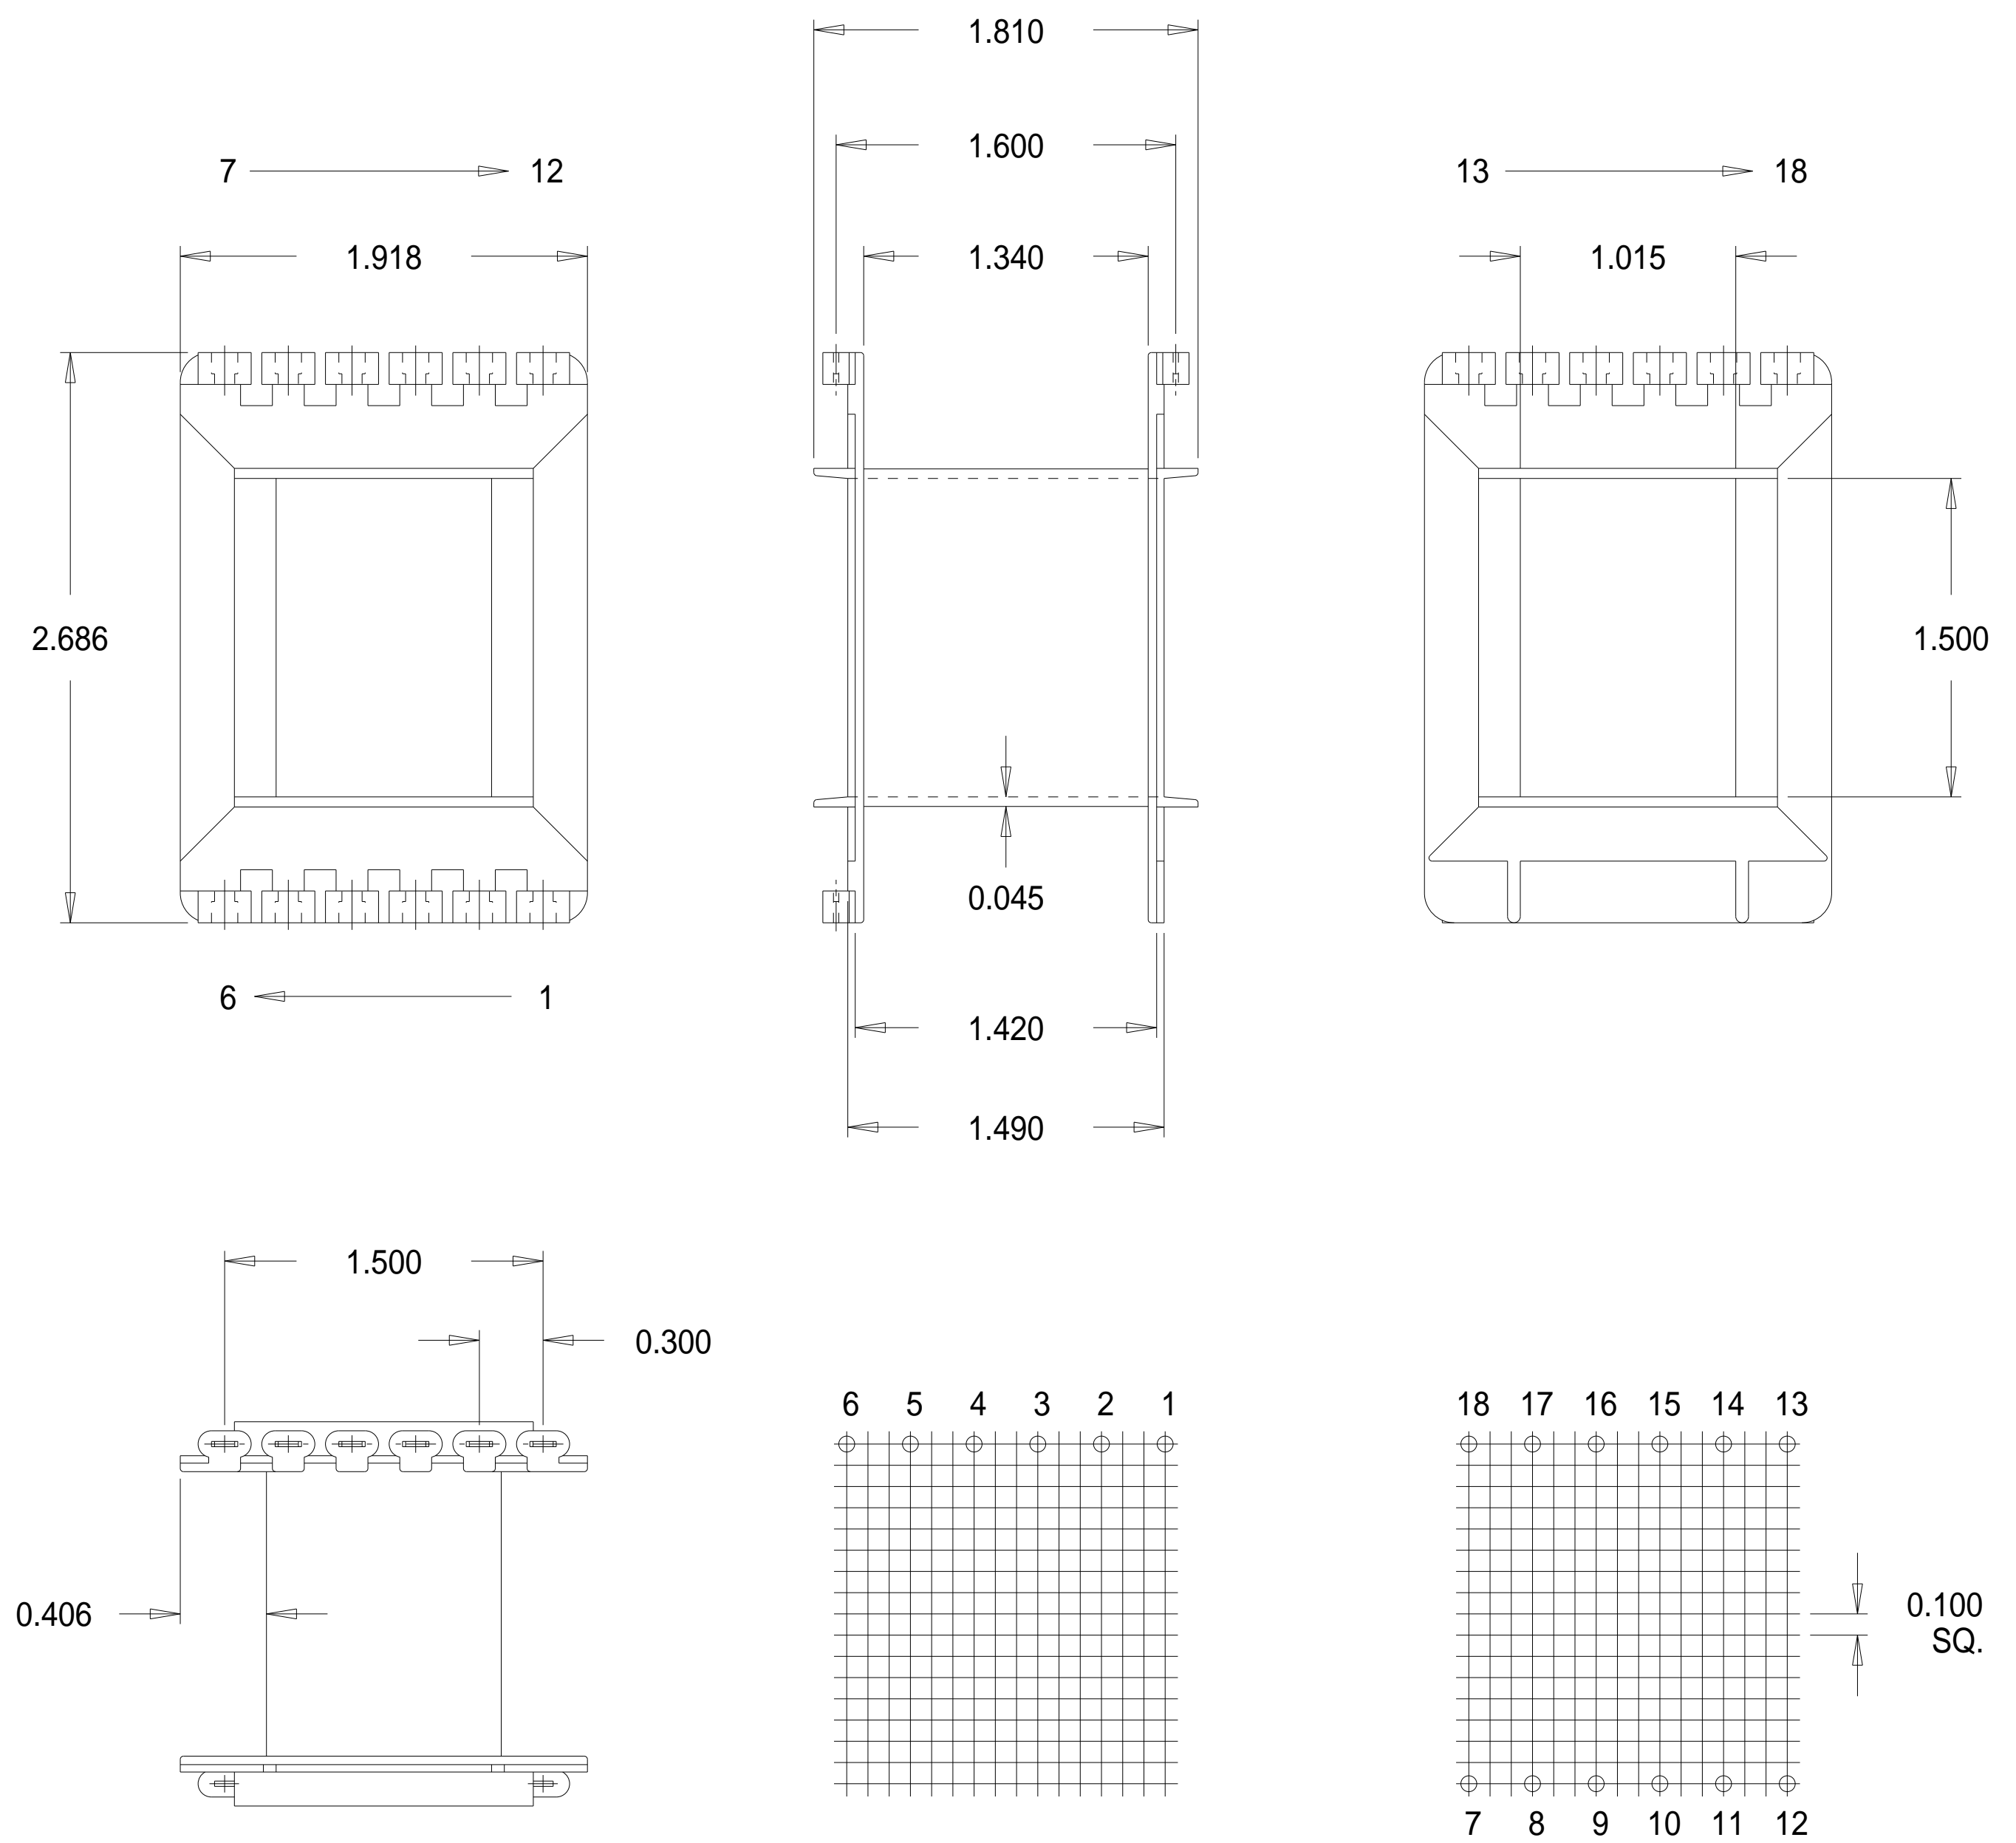

Part No. S06500

29 x 1 1/2" Single Section 'S' Range Bobbin

Dimensions in inches.